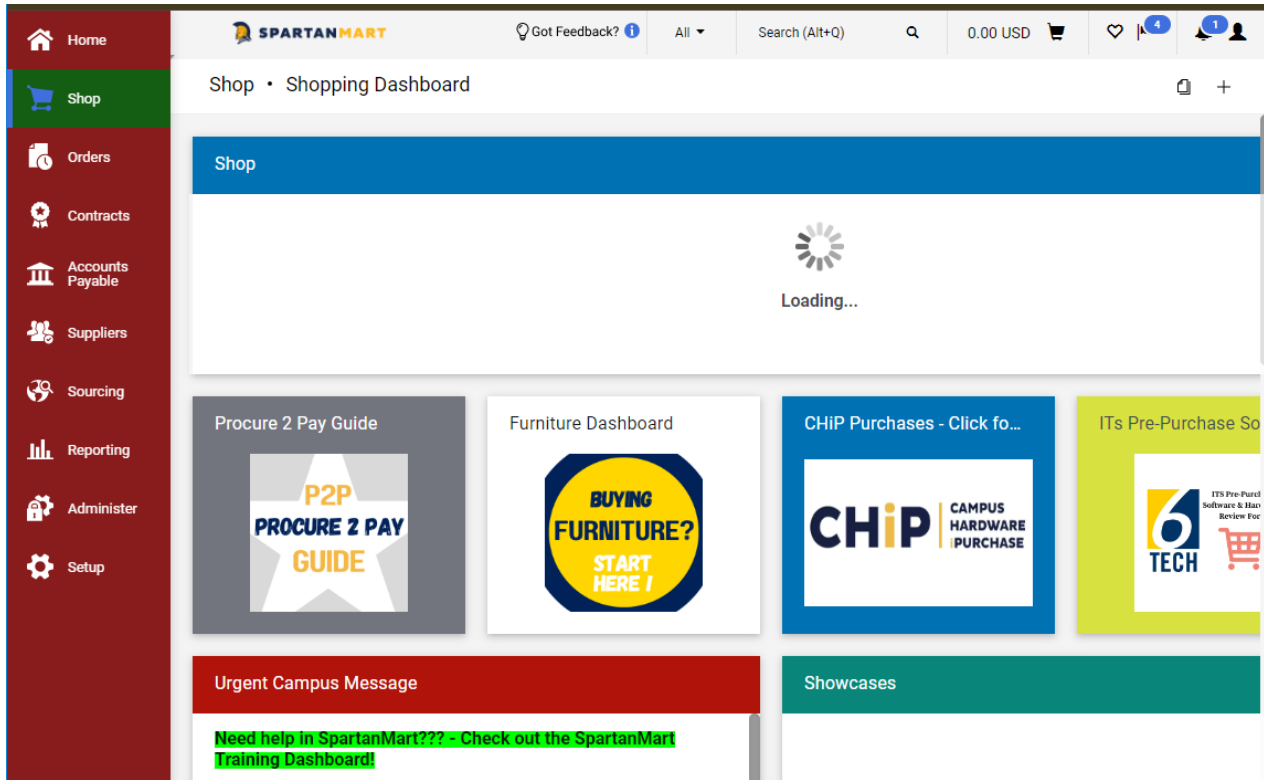

How to sign into SpartanMart Test Environment

Link to login into SpartanMart: <https://procurement.uncg.edu/spartanmart/>

1. Click SpartanMart Test Login button

2. Click: Sign in with Jaggaer One button

3. This will allow single sign on into SpartanMart Test Environment. This is a testing site only. Not all features work. If you do not have access to the Test Environment you will not be able to log in.