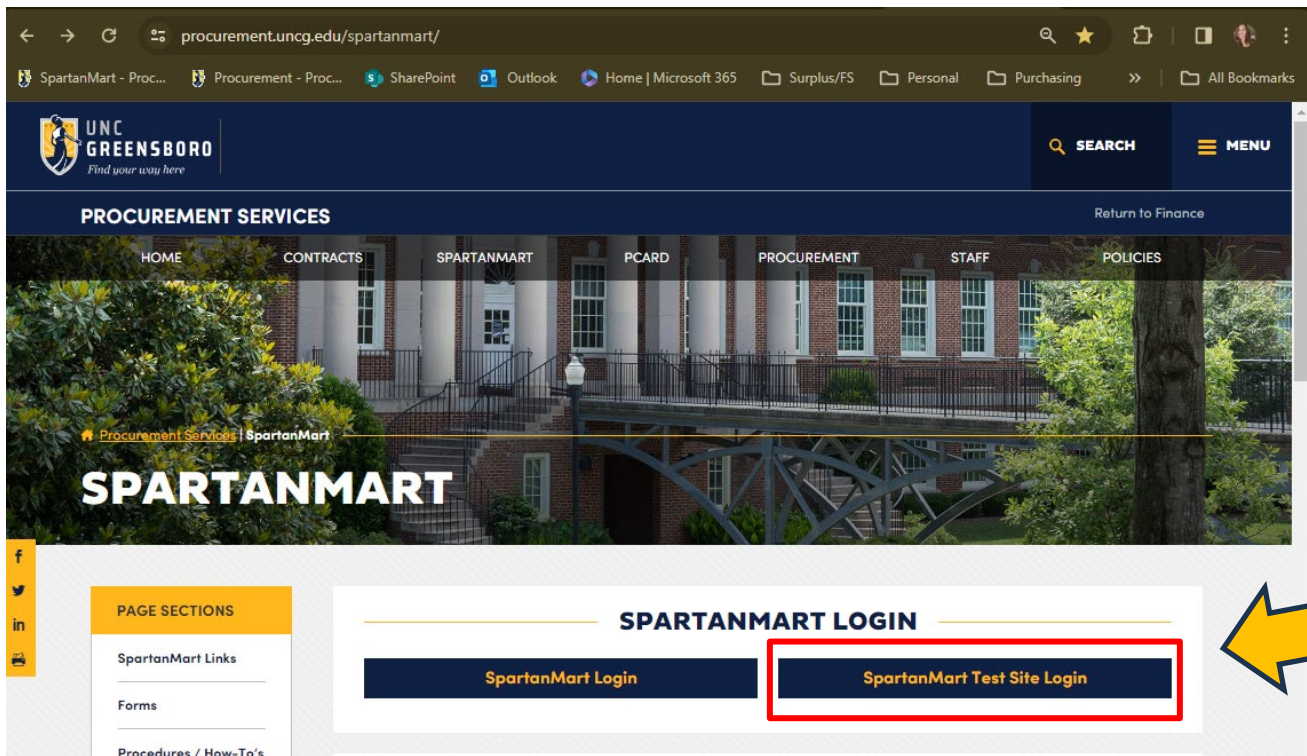

How to sign into SpartanMart Test Environment

Link to login into SpartanMart: <https://procurement.uncg.edu/spartanmart/>

1. Click SpartanMart Test Login button

2. Click: Sign in with Jaggaer One button

3. This will allow single sign on into SpartanMart Test Environment. This is a testing site only. Not all features work. If you do not have access to the Test Environment you will not be able to log in.