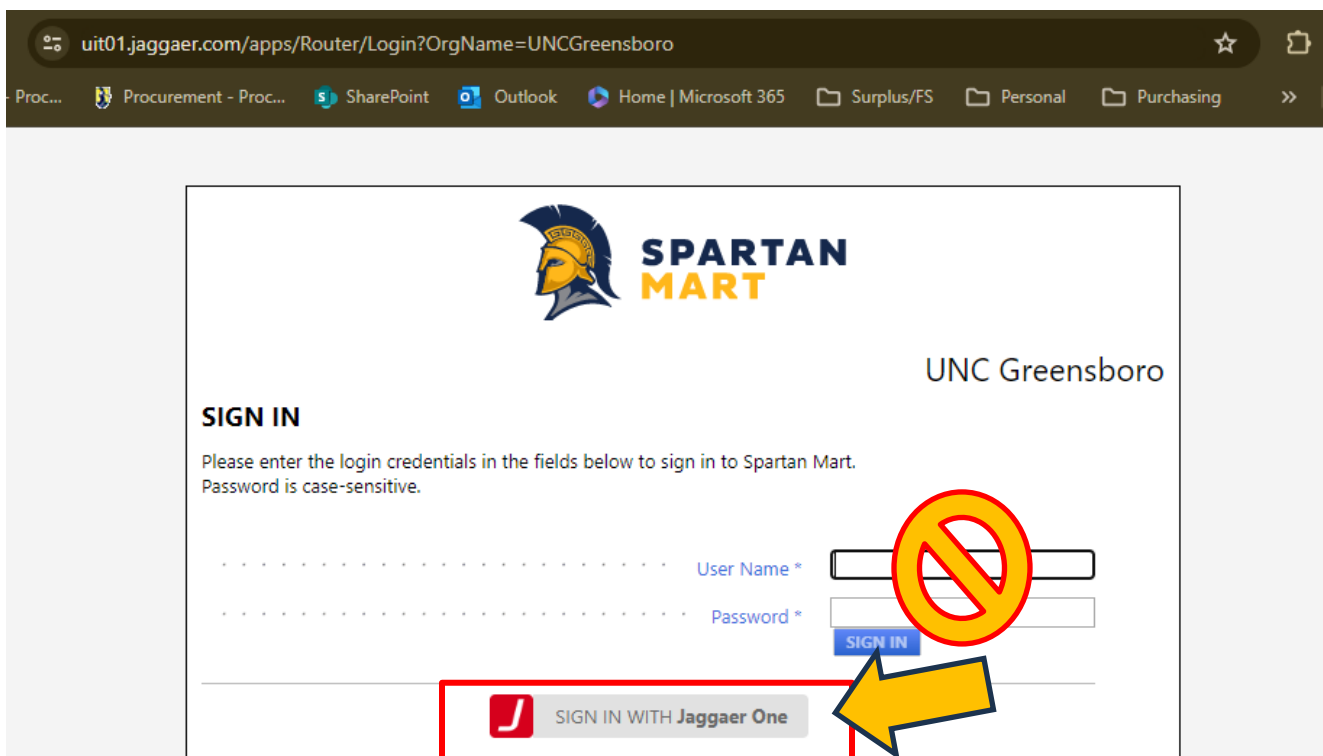

How to sign into SpartanMart Test Environment

Link to login into SpartanMart: <https://procurement.uncg.edu/spartanmart/>

1. Click SpartanMart Test Login button

2. Click: Sign in with Jaggaer One button

3. This will allow single sign on into SpartanMart Test Environment. This is a testing site only. Not all features work. If you do not have access to the Test Environment you will not be able to log in.